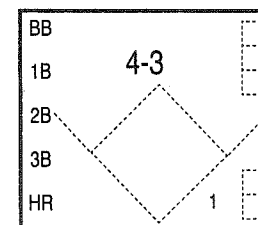

SYMBOLS & ABBREVIATIONS

AB - At Bats	LOB - Left on Base	F - Fly Out
HR - Home Run	H - Hits	DP - Double Play
3B - Triple	R - Runs	PB - Passed Ball
2B - Double	ER - Earned Run	INT - Interference
1B - Single	E - Error	RBI - Runs Batted In
SAC - Sacrifice (Bunt or Fly)	FC - Fielder's Choice	TB - Total Bases
HP - Hit by Pitcher	SB - Stolen Base	PO - Put Outs
BB - Base on Balls	U - Unassisted Put Out	A - Assist
WP - Wild Pitch	K - Strike Out	SO - Strike Outs

BATTER WALKS

BATTER HITS A TRIPLE, SCORING THE TWO BASE RUNNERS. TWO RUNS SCORED INDICATED BY THE NUMBER "2" ON LEFT SIDE OF PLATE.

HIT BY PITCHER

BATTER HITS A DOUBLE COUNT 1 BALL - 2 STRIKES

BATTER GROUNDS OUT TO FIRST BASEMAN WHO MAKES AN UNASSISTED OUT. OUT NUMBER THREE.

BATTER HITS A GROUND BALL TO SECOND BASE. SECOND BASEMAN FIELDS THE BALL & THROWS TO FIRST FOR THE OUT.

BATTER STRIKES OUT. "1" INDICATES FIRST OUT.

BATTER SINGLES TO RIGHT FIELD & STEALS SECOND BASE.

BATTER WALKS.

BATTER LINES OUT TO LEFT FIELD. COUNT 2 BALLS - 2 STRIKES. OUT NUMBER 2

BATTER REACHES FIRST ON ERROR BY THIRD BASEMAN

NEXT BATTER HITS INTO A DOUBLE PLAY THIRD TO SECOND TO FIRST.