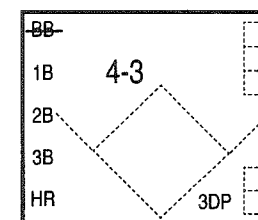

SYMBOLS & ABBREVIATIONS

AB - At Bats	LOB - Left on Base	F - Fly Out
HR - Home Run	H - Hits	DP - Double Play
3B - Triple	R - Runs	PB - Passed Ball
2B - Double	ER - Earned Run	INT - Interference
1B - Single	E - Error	RBI - Runs Batted In
SAC - Sacrifice (Bunt or Fly)	FC - Fielder's Choice	TB - Total Bases
HP - Hit by Pitcher	SB - Stolen Base	PO - Put Outs
BB - Base on Balls	U - Unassisted Put Out	A - Assist
WP - Wild Pitch	K - Strike Out	SO - Strike Outs

BATTER WALKS

BATTER HITS A TRIPLE, SCORING THE TWO BASE RUNNERS. TWO RUNS SCORED INDICATED BY THE NUMBER "2" ON LEFT SIDE OF PLATE.

HIT BY PITCHER

BATTER HITS A DOUBLE COUNT 1 BALL - 2 STRIKES

BATTER GROUNDS OUT TO FIRST BASEMAN WHO MAKES AN UNASSISTED OUT. OUT NUMBER THREE.

BATTER HITS A GROUND BALL TO SECOND BASE. SECOND BASEMAN FIELDS THE BALL & THROWS TO FIRST FOR THE OUT.

BATTER STRIKES OUT. "1" INDICATES FIRST OUT.

BATTER SINGLES TO RIGHT FIELD & STEALS SECOND BASE.

BATTER WALKS.

BATTER LINES OUT TO LEFT FIELD. COUNT 2 BALLS - 2 STRIKES. OUT NUMBER 2

BATTER REACHES FIRST ON ERROR BY THIRD BASEMAN

NEXT BATTER HITS INTO A DOUBLE PLAY THIRD TO SECOND TO FIRST.