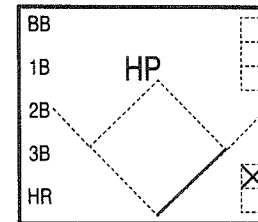

SYMBOLS & ABBREVIATIONS

AB - At Bats	LOB - Left on Base	F - Fly Out
HR - Home Run	H - Hits	DP - Double Play
3B - Triple	R - Runs	PB - Passed Ball
2B - Double	ER - Earned Run	INT - Interference
1B - Single	E - Error	RBI - Runs Batted In
SAC - Sacrifice (Bunt or Fly)	FC - Fielder's Choice	TB - Total Bases
HP - Hit by Pitcher	SB - Stolen Base	PO - Put Outs
BB - Base on Balls	U - Unassisted Put Out	A - Assist
WP - Wild Pitch	K - Strike Out	SO - Strike Outs

BATTER WALKS

BATTER HITS A TRIPLE, SCORING THE TWO BASE RUNNERS. TWO RUNS SCORED INDICATED BY THE NUMBER "2" ON LEFT SIDE OF PLATE.

HIT BY PITCHER

BATTER HITS A DOUBLE COUNT 1 BALL - 2 STRIKES

BATTER GROUNDS OUT TO FIRST BASEMAN WHO MAKES AN UNASSISTED OUT. OUT NUMBER THREE.

BATTER HITS A GROUND BALL TO SECOND BASE. SECOND BASEMAN FIELDS THE BALL & THROWS TO FIRST FOR THE OUT.

BATTER STRIKES OUT. "1" INDICATES FIRST OUT.

BATTER SINGLES TO RIGHT FIELD & STEALS SECOND BASE.

BATTER WALKS.

BATTER LINES OUT TO LEFT FIELD. COUNT 2 BALLS - 2 STRIKES. OUT NUMBER 2

BATTER REACHES FIRST ON ERROR BY THIRD BASEMAN

NEXT BATTER HITS INTO A DOUBLE PLAY THIRD TO SECOND TO FIRST.