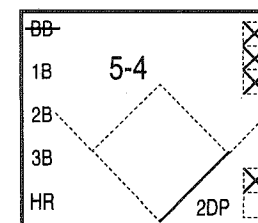

SYMBOLS & ABBREVIATIONS

AB - At Bats	LOB - Left on Base	F - Fly Out
HR - Home Run	H - Hits	DP - Double Play
3B - Triple	R - Runs	PB - Passed Ball
2B - Double	ER - Earned Run	INT - Interference
1B - Single	E - Error	RBI - Runs Batted In
SAC - Sacrifice (Bunt or Fly)	FC - Fielder's Choice	TB - Total Bases
HP - Hit by Pitcher	SB - Stolen Base	PO - Put Outs
BB - Base on Balls	U - Unassisted Put Out	A - Assist
WP - Wild Pitch	K - Strike Out	SO - Strike Outs

BATTER WALKS

BATTER HITS A TRIPLE, SCORING THE TWO BASE RUNNERS. TWO RUNS SCORED INDICATED BY THE NUMBER "2" ON LEFT SIDE OF PLATE.

HIT BY PITCHER

BATTER HITS A DOUBLE COUNT 1 BALL - 2 STRIKES

BATTER GROUNDS OUT TO FIRST BASEMAN WHO MAKES AN UNASSISTED OUT. OUT NUMBER THREE.

BATTER HITS A GROUND BALL TO SECOND BASE. SECOND BASEMAN FIELDS THE BALL & THROWS TO FIRST FOR THE OUT.

BATTER STRIKES OUT. "1" INDICATES FIRST OUT.

BATTER SINGLES TO RIGHT FIELD & STEALS SECOND BASE.

BATTER WALKS.

BATTER LINES OUT TO LEFT FIELD. COUNT 2 BALLS - 2 STRIKES. OUT NUMBER 2

BATTER REACHES FIRST ON ERROR BY THIRD BASEMAN

NEXT BATTER HITS INTO A DOUBLE PLAY THIRD TO SECOND TO FIRST.